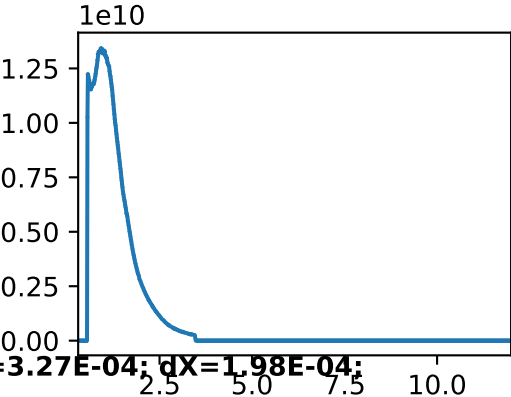

Wavelength monitor

Wavelength [Angs] monitor

Err = 3.96899E+8 N = 12660600.0; X0 = 3.27E-04; dX = 1.98E-04; X0 = 1.25E+11

Err = 3.6235E+8 N = 8334850.0; X0 = 3.27E-04; dX = 1.98E-04;