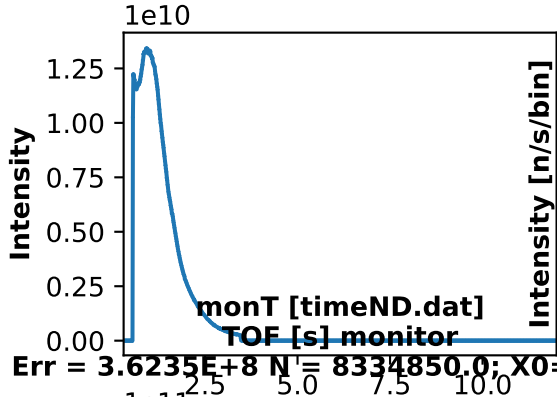

Wavelength monitor

Wavelength [Angs] monitor

Err = 3.96899E+8 N = 12660600.0; X0 = 3.27E-04; dX = 1.98E-04; X0 = 1.25E+11

Err = 3.6235E+8 N = 8334850.0; X0 = 3.27E-04; dX = 1.98E-04;